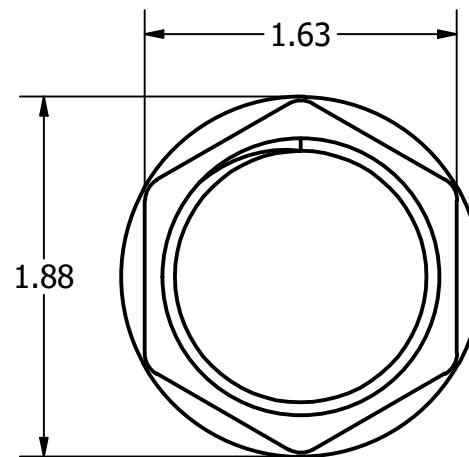

Marketing Drawing for 89524

Description
 COOLER DRAIN, 1", LONG BODY, 90 DEG, WITH DRAIN PLUG

Size	Part No	Units	Rev	Scale
A	89524	INCHES	0	1:1

Phone: 800.874.4506

www.gemlux.com