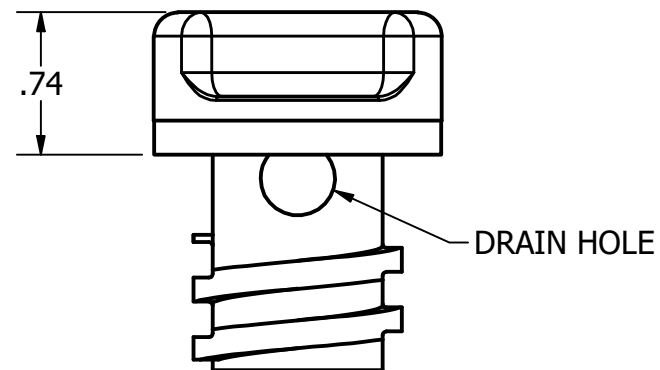

Marketing Drawing for 89524

Description
 COOLER DRAIN, 1", LONG BODY, 90 DEG, WITH DRAIN PLUG

Size	Part No	Units	Rev	Scale
A	89524	INCHES	0	1:1

Phone: 800.874.4506

www.gemlux.com