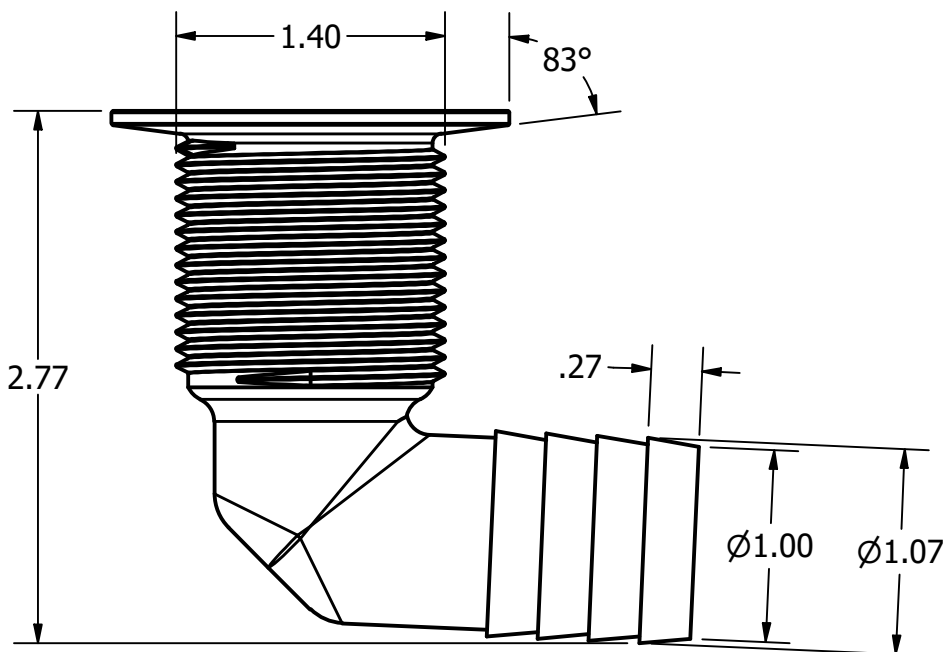

Marketing Drawing for 89524

Description
 COOLER DRAIN, 1", LONG BODY, 90 DEG, WITH DRAIN PLUG

Size	Part No	Units	Rev	Scale
A	89524	INCHES	0	1:1

Phone: 800.874.4506

www.gemlux.com